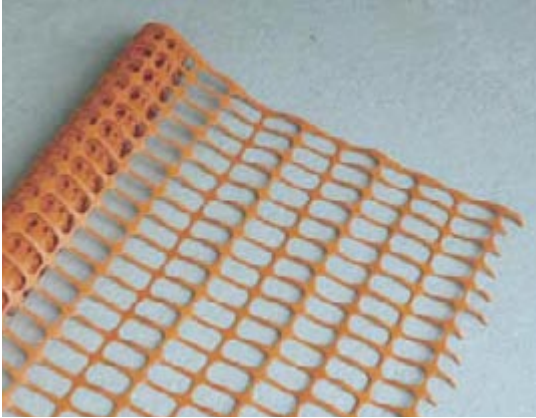

## Mesh Fence

#### STYLE #1410

- Orange barrier fence – rectangle pattern
- 12 lb rolls, 4' X 100'
- Made of polyethylene, 1.5" X 3.5" opening

Packed: 55 rolls per pallet

#### STYLE #1420 & 1420-100

- Orange barrier fence – square pattern
- 13 lb rolls, 4' X 50' or 22 lb rolls, 4' X 100'
- Made of polyethylene, 1.5" X 1.5" opening

Packed: 25 rolls per pallet

1420: 25 Rolls per pallet

#### STYLE #1430

- Orange barrier fence – diamond pattern
- 15 lb rolls, 4' X 50'
- Made of polyethylene, 1.75" X 2.25" opening

Packed: 25 rolls per pallet