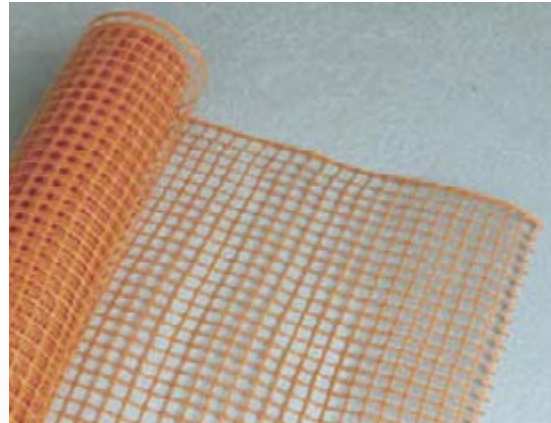

#### STYLE #1410

- Orange barrier fence – rectangle pattern
- 12 lb rolls, 4' X 100'
- Made of polyethylene, 1.5" X 3.5" opening

Packed: 55 rolls per pallet

#### STYLE #1420 & 1420-100

- Orange barrier fence – square pattern
- 13 lb rolls, 4' X 50' or 22 lb rolls, 4' X 100'
- Made of polyethylene, 1.5" X 1.5" opening

Packed: 25 rolls per pallet

1420: 25 Rolls per pallet

#### STYLE #1430

- Orange barrier fence – diamond pattern
- 15 lb rolls, 4' X 50'
- Made of polyethylene, 1.75" X 2.25" opening

Packed: 25 rolls per pallet