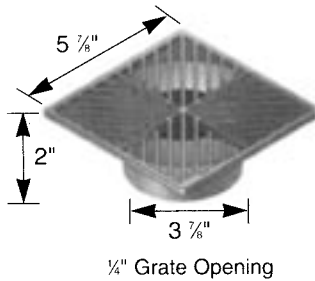

### Brass Grates

Part No.	Description	Color	Class	Specifications
914PB	5" Square Brass Grate w/Styrene Collar	Polished Brass	15BR	Grate with brass screws and styrene collar. Open surface area 3.00 square inches. 3.93 GPM.

Fits 4" Sewer and Drain Fittings, 3" Sewer and Drain Pipe and 3" Triple Wall Pipe.

### 6" Square Grate

Part No.	Description	Color
04	6" Square Grate	Black
05	6" Square Grate	Green

Fits 3" or 4" Sewer and Drain Pipe, 3" or 4" Corrugated Pipe and 3" or 4" Triple Wall Pipe.

**Solvent Weld Sewer and Drain Fittings**  
3" & 4"