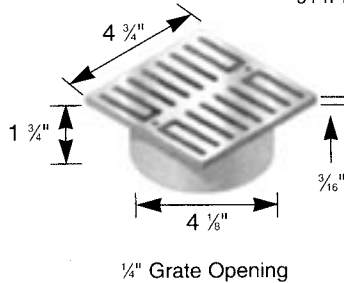

## Drainage

### Brass Grates

Part No.	Description	Color	Class	Specifications
914PB	5" Square Brass Grate w/Styrene Collar	Polished Brass	15BR	Grate with brass screws and styrene collar. Open surface area 3.00 square inches. 3.93 GPM.

Fits 4" Sewer and Drain Fittings, 3" Sewer and Drain Pipe and 3" Triple Wall Pipe.

### 6" Square Grate

Part No.	Description	Color
04	6" Square Grate	Black
05	6" Square Grate	Green

Fits 3" or 4" Sewer and Drain Pipe, 3" or 4" Corrugated Pipe and 3" or 4" Triple Wall Pipe.

**Solvent Weld Sewer and Drain Fittings**  
3" & 4"