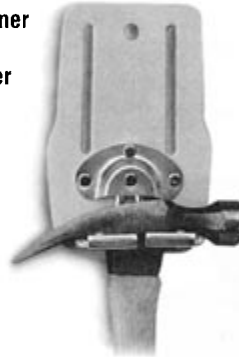

Mason Bag

Belt

Tool Holder for 16'-30' Tape

Attache,
25 Pocket Briefbag

Snap-in Hammer Tool Holder

Suspenders Black, Heavy Duty

Tool Bag Set - Carpenter's 38-46

Tool Bag Set - Carpenter's 29-41

Bucket Bag, 48 Pocket

Bucket Bag, 30 Pocket

Parts Bag, 48 Pocket

Tool Bag 12" 23 Pkt. Big Mouth

Also Available

Tool Pouch - 10 pocket

Tool Carry - 28 pocket

Contractor's Tool Bag Set - 17 pocket