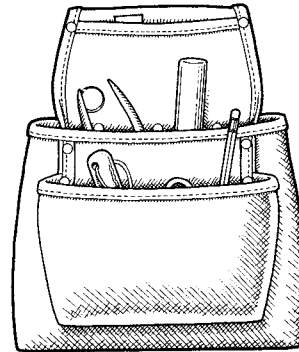

Tool Bags

Heavy Duty Leather Kneepads

- Double 1/2" thick water-repellent felt lining for all-day comfort
- One size fits all
- Adjustable leather straps with steel buckles
- Riveted for extra strength

Nail Bag

Mason Bag

Belt

Tool Holder for 16'-30' Tape

Attache,
25 Pocket Briefbag

Snap-in Hammer Tool Holder

Suspenders Black, Heavy Duty

Tool Bag Set - Carpenter's 38-46

Tool Bag Set - Carpenter's 29-41