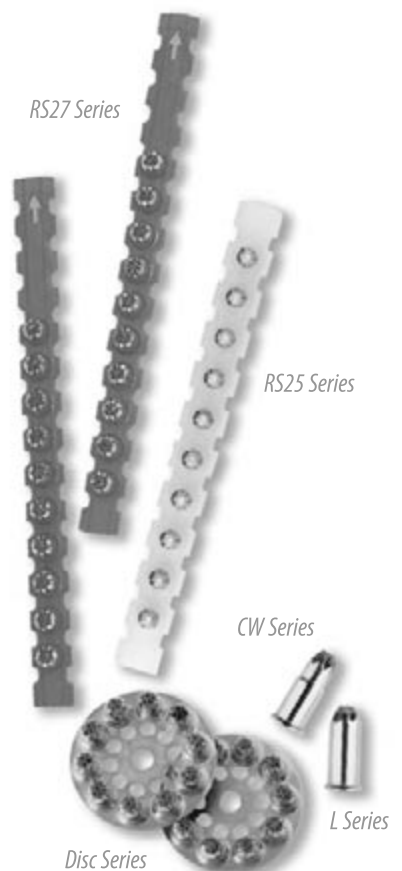

### High Quality and Dependability

ITW Ramset/Red Head power loads and tools match tolerances to provide optimum power within recognized national velocity standards. Available in color-coded 10-load discs, 10-load strips, and 100-load boxes.

### Selection Charts

#### RAMSET LOADS FOR LOW VELOCITY TOOLS

TOOL MODEL	PART NUMBER	POWER LEVEL	COLOR	CALIBER/TYPE	PACKAGING
D60/D60L, D45/D45A and AutoFast	<b>2D60</b>	2	Brown	.25 Disc	all 10 disc 10 discs/box
	<b>3D60</b>	3	Green	.25 Disc	
	<b>4D60</b>	4	Yellow	.25 Disc	
D45/D45A and AutoFast	<b>5D45</b>	5	Red	.25 Disc	10 discs/box
721, 4170, M70 RS22, HD22	<b>22CW</b>	2	Brown	.22 Single	all 100/box
	<b>32CW</b>	3	Green	.22 Single	
	<b>42CW</b>	4	Yellow	.22 Single	
SA270, Cobra Viper and	<b>2RS27</b>	2	Brown	.27 Strip	all 10 strip 10 strips/box
	<b>3RS27</b>	3	Green	.27 Strip	
	<b>4RS27</b>	4	Yellow	.27 Strip	
	<b>5RS27</b>	5	Red	.27 Strip	
L1600	<b>L674</b>	4	Yellow	.22 Single	all 100/box
	<b>L675</b>	5	Red	.22 Single	

#### RAMSET LOADS FOR HILTI TOOLS

TOOL MODEL	PART NUMBER	POWER LEVEL	COLOR	CALIBER/TYPE	PACKAGING
DX-35	<b>3RS25</b>	3	Green	.25 Strip	all 10 strip 10 strips/box
	<b>4RS25</b>	4	Yellow	.25 Strip	
	<b>5RS25</b>	5	Red	.25 Strip	
DX-350, DX-351 DX-36M, DX460	<b>2RS27</b>	2	Brown	.27 Strip	all 10 strip 10 strips/box
	<b>3RS27</b>	3	Green	.27 Strip	
	<b>4RS27</b>	4	Yellow	.27 Strip	
DX-350, DX-351 DX-36M, DX-451 DX-460	<b>5RS27</b>	5	Red	.27 Strip	all 10 strip 10 strips/box
DX-451, DX460	<b>6RS27</b>	6	Purple	.27 Strip	all 10 strip 10 strips/box
DXE37, DXE72	<b>22CW</b>	2	Brown	.22 Single	all 100/box
	<b>32CW</b>	3	Green	.22 Single	
	<b>42CW</b>	4	Yellow	.22 Single	