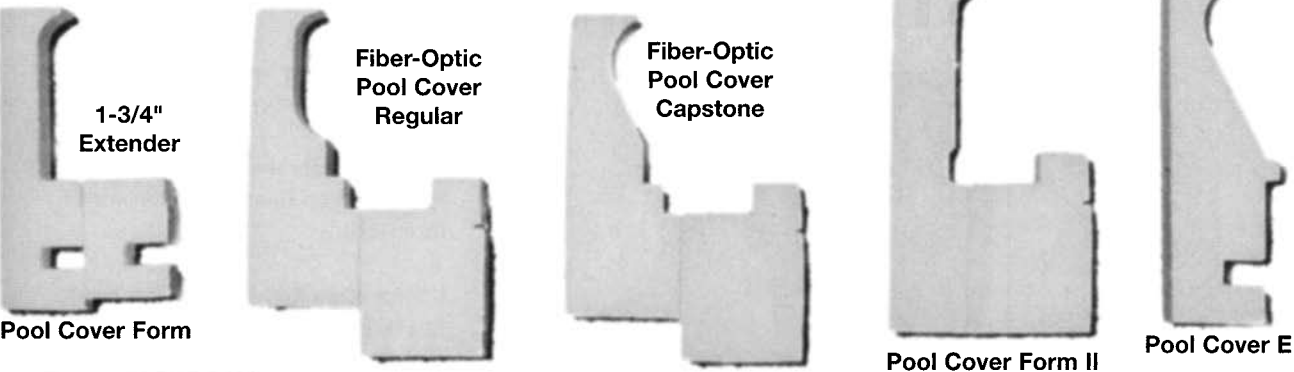

Capstone Form    Regular Form    Deep Regular Form    Intermediate Form    Commercial Form    Sandstone Form    OG Form

Clip-Loc Capstone    Clip-Loc Regular    Perim-A-Lite Capstone    Perim-A-Lite Regular    Fiber-Optic Capstone    Fiber-Optic Regular    Deep Resin Rock    Resin Rock

1" Extender

1-3/4" Extender    Pool Cover Form    Fiber-Optic Pool Cover Regular    Fiber-Optic Pool Cover Capstone    Pool Cover Form II    Pool Cover E

Child Safety Grip Forming System

Tie Wire With Washer

Stamp-A-Form

S-Clip

Step Ledger (Nail on)

Plumb Strip

Liner Track

Aluminum Liner Track

Liner Lock Insert

Flex Liner Track