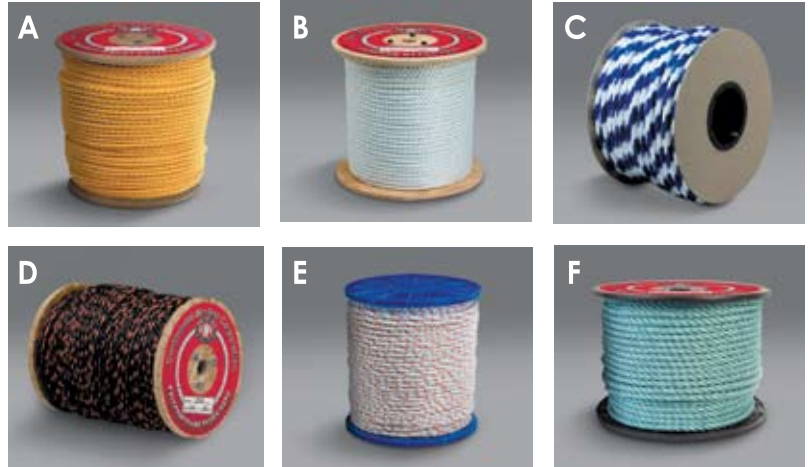

#### 3 Strand Synthetic Ropes

- A. Yellow Polypro Rope
- B. White Nylon Rope
- C. Multifilament Halter Ropes (many colors available)
- D. Black/Orange Polypro California Truck Rope
- E. White/Orange POLY/DAC™ California Truck Rope
- F. Blue/Orange BLUE STEEL™ California Truck Rope

\* Above ropes are available in sizes 3/16" through 1" diameter on 600' reels.